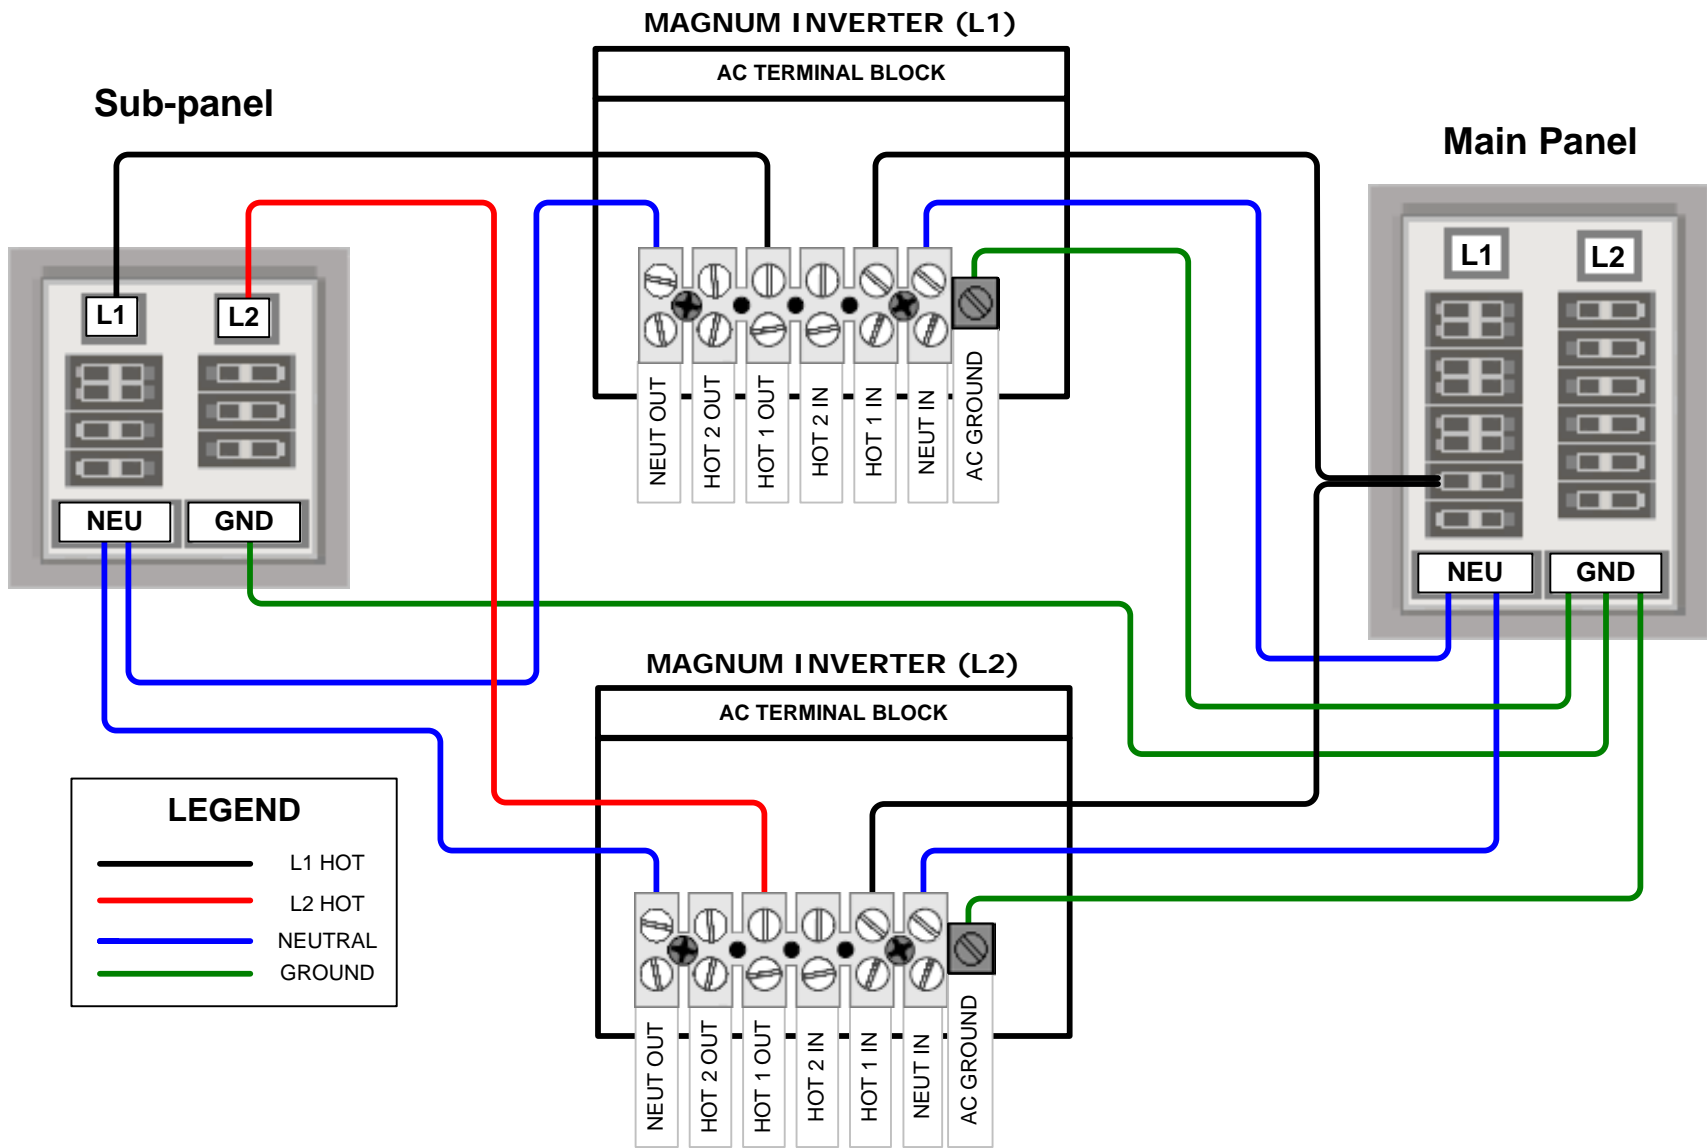

Series-stacked installation drawings

Single In/Single Out (30A with 120/240VAC source)

Series-stacked installation drawings

Single In/Single Out (30A with 120VAC source)

Series-stacked installation drawings

Single In/Single Out (60A with 120/240VAC source)

Series-stacked installation drawings

Single In/Single Out (60A with 120VAC source)