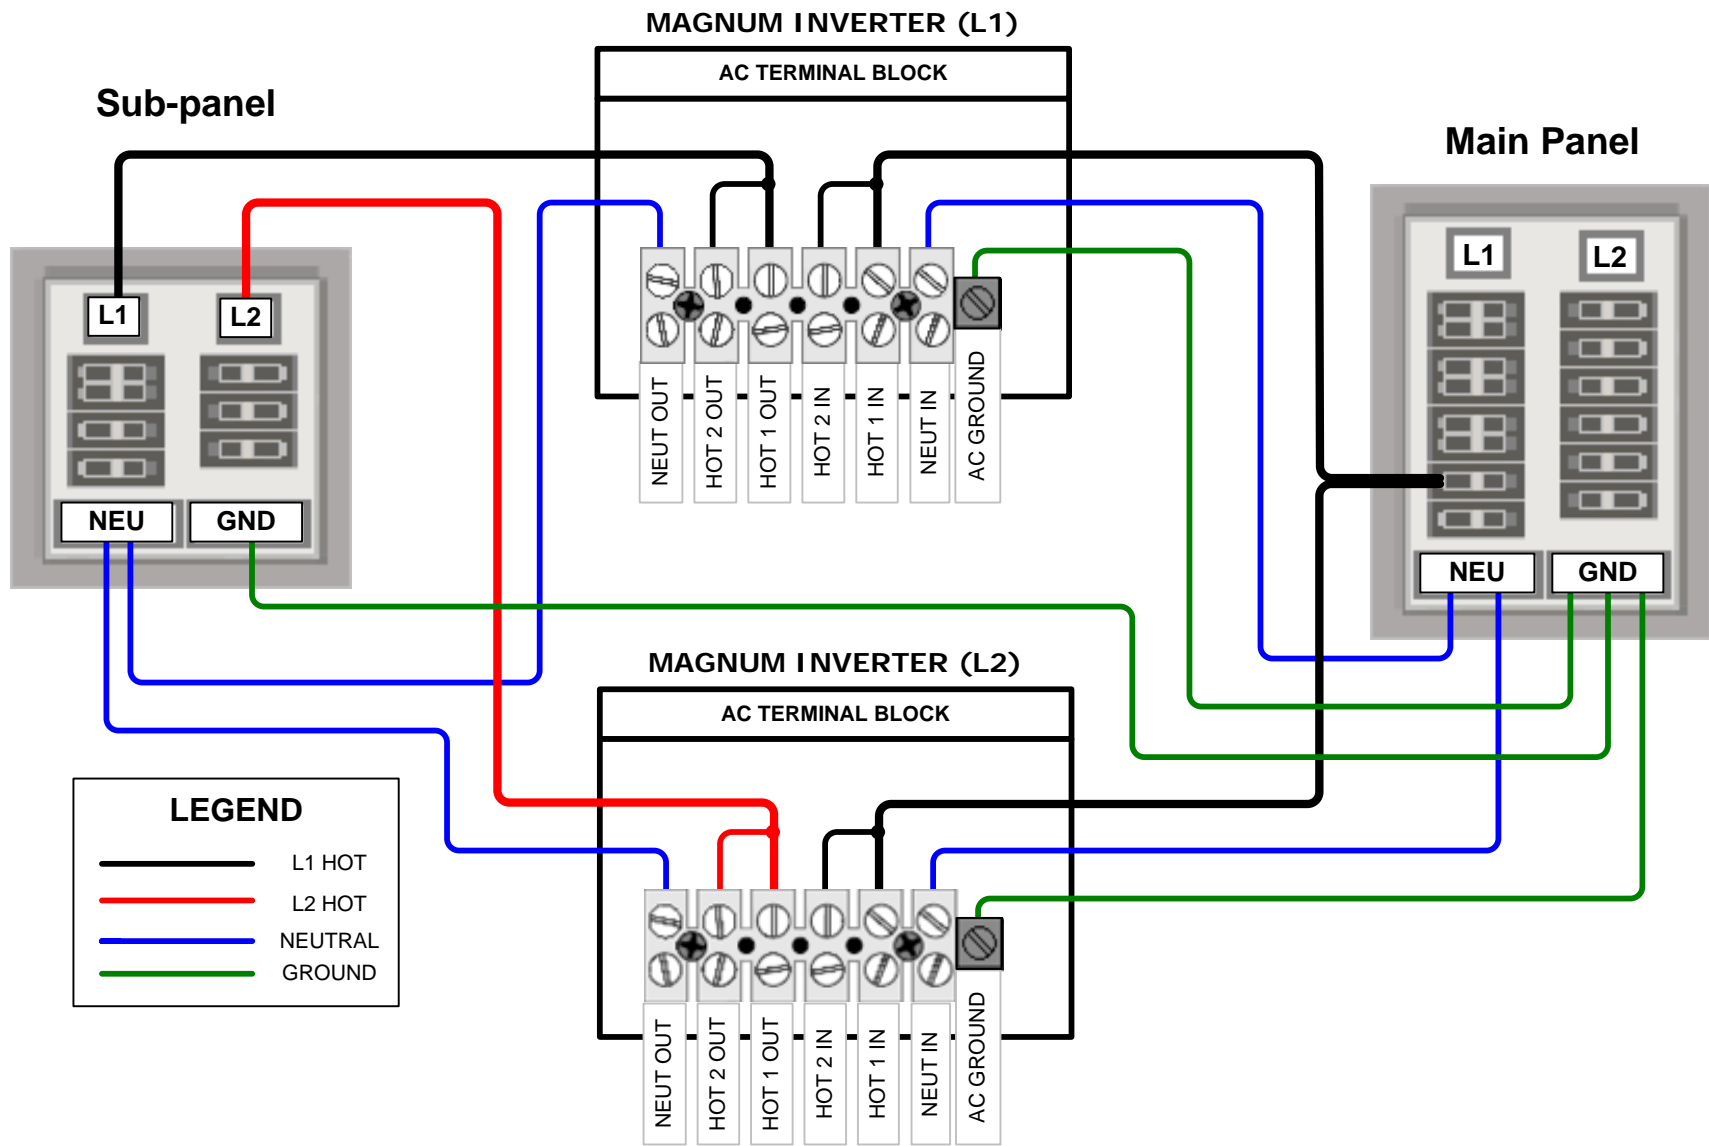

Series-stacked installation drawings

Single In/Single Out (30A with 120/240VAC source)

Series-stacked installation drawings

Single In/Single Out (30A with 120VAC source)

Series-stacked installation drawings

Single In/Single Out (60A with 120/240VAC source)

Series-stacked installation drawings

Single In/Single Out (60A with 120VAC source)