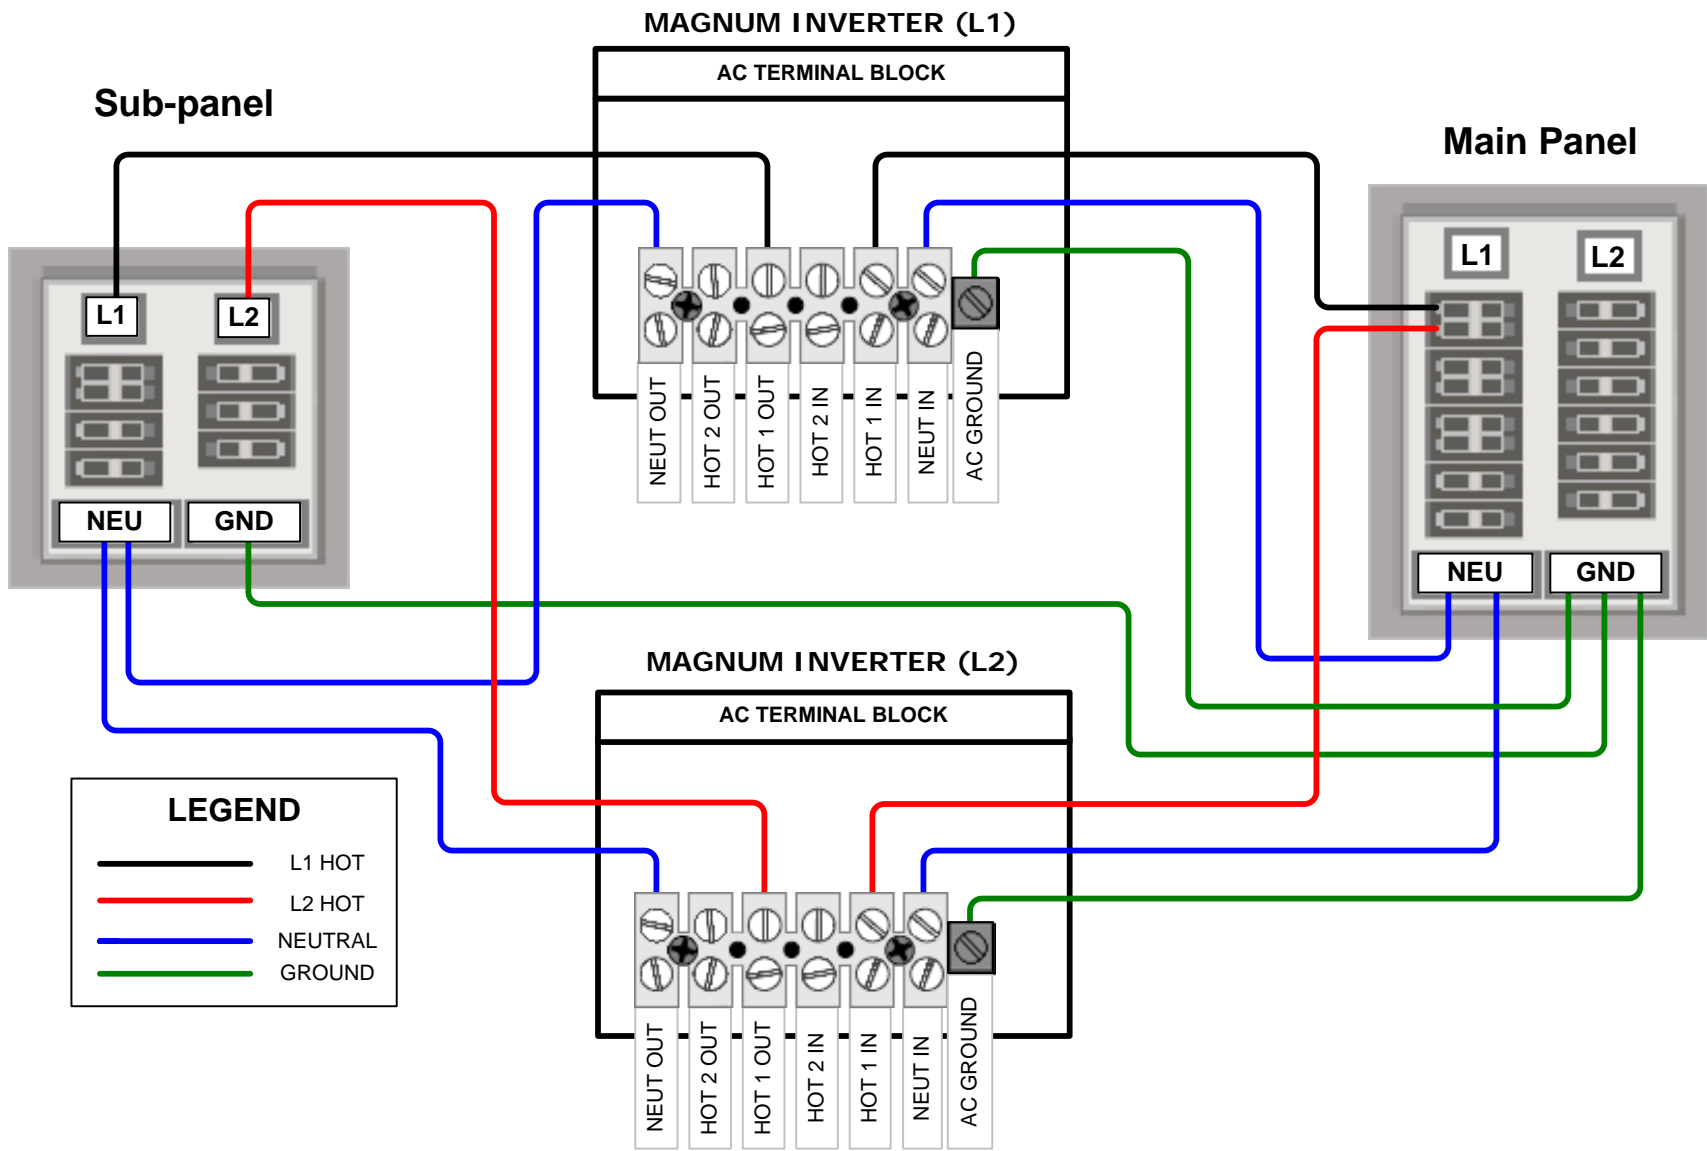

Series-stacked installation drawings

Single In/Single Out (30A with 120/240VAC source)

Series-stacked installation drawings

Single In/Single Out (30A with 120VAC source)

Series-stacked installation drawings

Single In/Single Out (60A with 120/240VAC source)

Series-stacked installation drawings

Single In/Single Out (60A with 120VAC source)